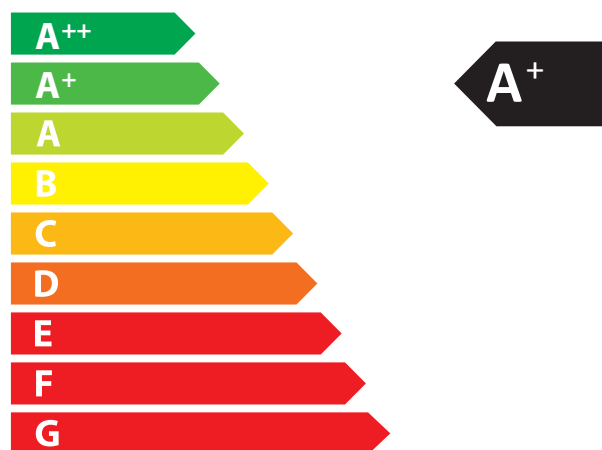

TermaTech

MANUFACTURER

Name TermaTech AS
Address Gunnar Clausens Vej 36
DK-8260 Viby J.

PRODUCT

Type designation TT80

ENERGY EFFICIENCY

Class A+
Direct heat output 5,5 kW
EEI 107,0
Efficiency 81,0%

Follow the installation instructions and only use the recommended type of fuel.

ENERG Y IJA
енергия · ενεργεια IE IA

TermaTech A/S

TT80

ENERGIA · ЕНЕРГИЯ · ΕΝΕΡΓΕΙΑ · ENERGIJA · ENERGY · ENERGIE · ENERGI

2015/1186